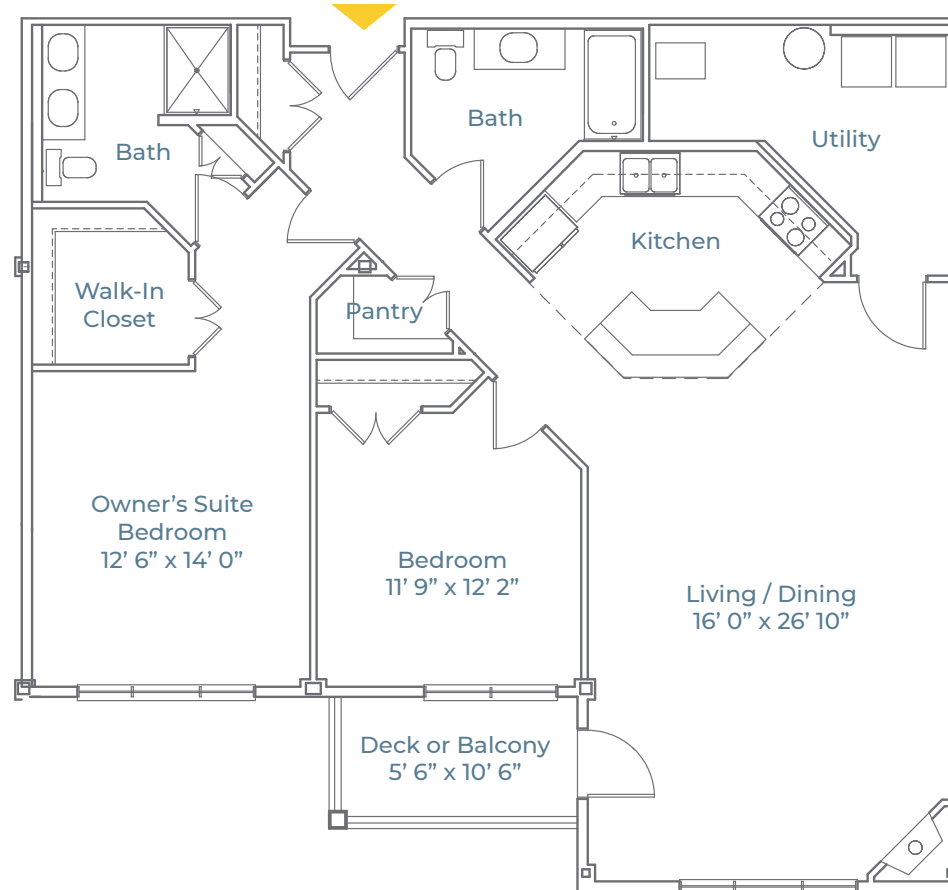

269
MAIN STREET

THE DANIEL
1,425sf
2 Beds + 2 Baths

269MainStreet.com
Let's Chat! 888-269-0246

Equal Housing Opportunity © 269 Main Street, LLC.

Located on Floors 1, 2 & 3