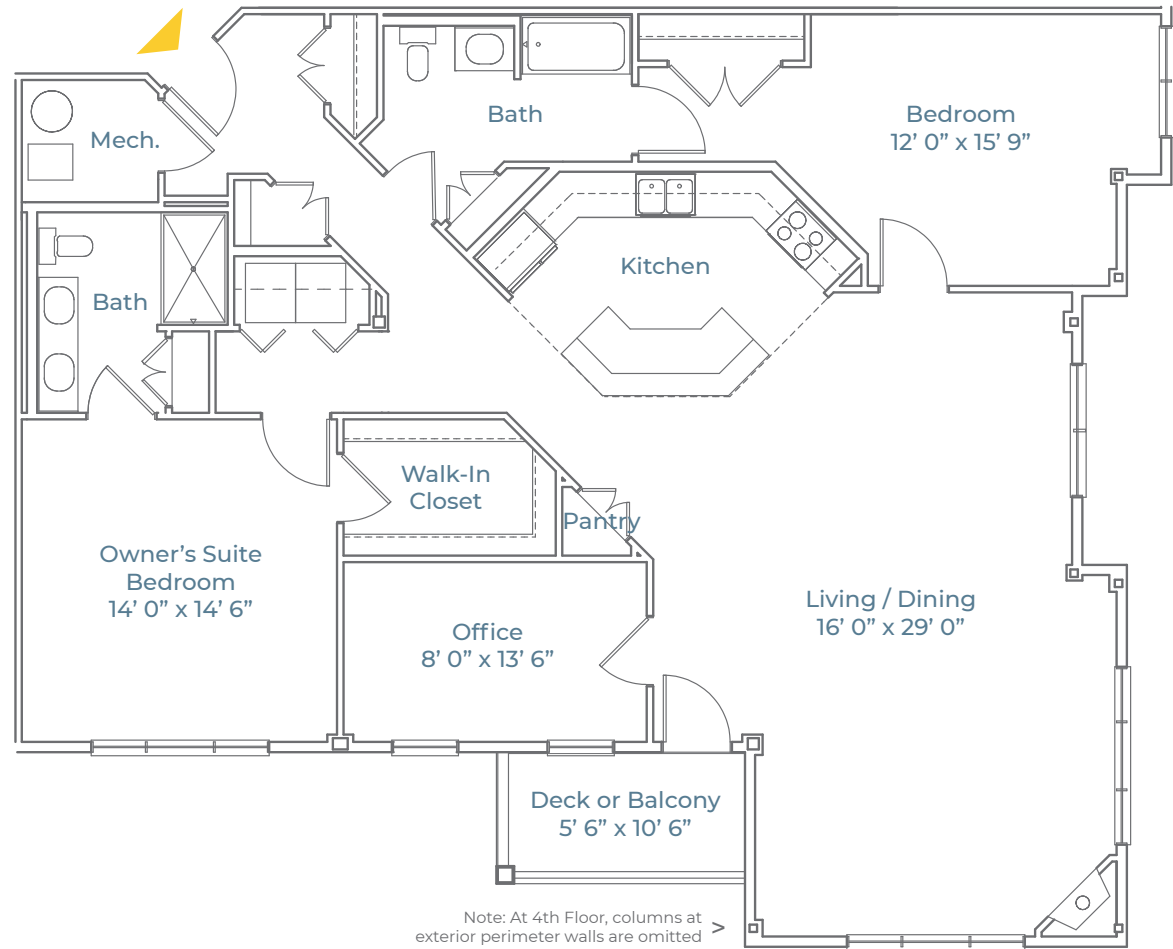

269 MAIN STREET

THE SAMUEL
1,790sf
2 Beds + 2 Baths
Office

Located on All Floors

269MainStreet.com
Let's Chat! 888-269-0246

Equal Housing Opportunity © 269 Main Street, LLC.