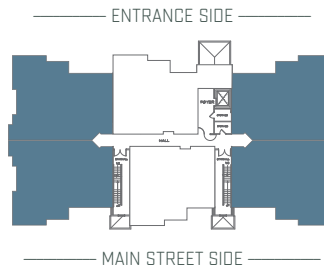

269 MAIN STREET

THE SAMUEL
1,790sf
2 Beds + 2 Baths
Office

Located on All Floors

269MainStreet.com
Let's Chat! 888-269-0246

Equal Housing Opportunity © 269 Main Street, LLC.